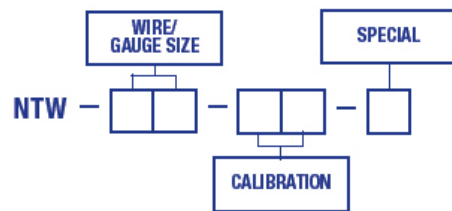

Noble Thermocouple Wire (NTW)

WIRE/GAUGE SIZE		CALIBRATION	SPECIAL
32 - 32 AWG (.008)	22 - 22 AWG (.025)	OP - Pure Platinum Wire	0 - None
30 - 30 AWG (.010)	21 - 21 AWG (.028)	06 - Platinum-6% Rhodium Wire	F - Stabilized
28 - 28 AWG (.013)	20 - 20 AWG (.032)	10 - Platinum-10% Rhodium Wire	S - Special Limits
27 - 27 AWG (.014)	18 - 18 AWG (.040)	13 - Platinum-13% Rhodium Wire	C - Certified
26 - 26 AWG (.016)	17 - 17 AWG (.045)	30 - Platinum-30% Rhodium Wire	
24 - 24 AWG (.020)	15 - 15 AWG (.060)		
23 - 23 AWG (.023)	08 - 8 AWG (.125)		

* Typically sold in inch Quantities