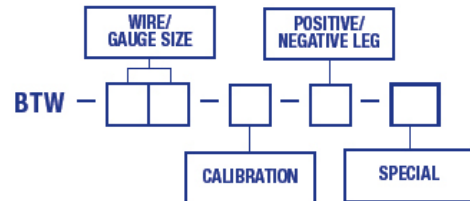

Bare Thermocouple Wire (BTW)

WIRE/GAUGE SIZE		CALIBRATION	POSITIVE/ NEGATIVE LEG	SPECIAL
32 - 32 AWG	18 - 18 AWG	N - Nicrosil-Nisil	P - Positive Leg N - Negative Leg	0 - None S - Special Limits C - Certified
30 - 30 AWG	17 - 17 AWG	J - Iron-Constantan		
28 - 28 AWG	16 - 16 AWG	K - Chromel-Alumel		
27 - 27 AWG	14 - 14 AWG	T - Copper-Constantan		
26 - 26 AWG	11 - 11 AWG	E - Chromel-Constantan		
24 - 24 AWG	09 - 9 AWG	C - 5% Re-W 26% Re		
23 - 23 AWG	08 - 8 AWG	M** - Ni/Ni Moly		
22 - 22 AWG	02 - 2 AWG			
20 - 20 AWG				

* Typically sold in pound Quantities

** CEL identification only - None Established.

Nickel 0.8% Cobalt/Nickel 18% Moly