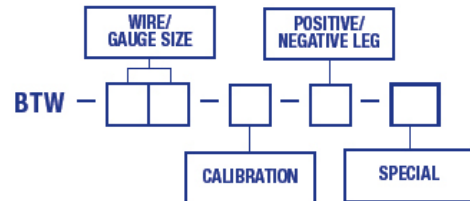

Bare Thermocouple Wire (BTW)

WIRE/GAUGE SIZE		CALIBRATION	POSITIVE/NEGATIVE LEG	SPECIAL
32 - 32 AWG	18 - 18 AWG	N - Nicrosil-Nisil	P - Positive Leg N - Negative Leg	0 - None S - Special Limits C - Certified
30 - 30 AWG	17 - 17 AWG	J - Iron-Constantan		
28 - 28 AWG	16 - 16 AWG	K - Chromel-Alumel		
27 - 27 AWG	14 - 14 AWG	T - Copper-Constantan		
26 - 26 AWG	11 - 11 AWG	E - Chromel-Constantan		
24 - 24 AWG	09 - 9 AWG	C - 5% Re-W 26% Re		
23 - 23 AWG	08 - 8 AWG	M** - Ni/Ni Moly		
22 - 22 AWG	02 - 2 AWG			
20 - 20 AWG				

* Typically sold in pound Quantities

** CEL identification only - None Established.

Nickel 0.8% Cobalt/Nickel 18% Moly