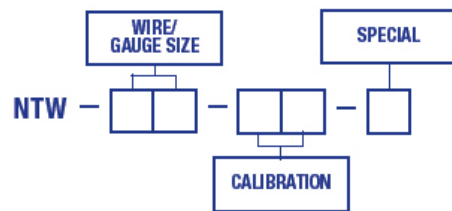

Noble Thermocouple Wire (NTW)

WIRE/GAUGE SIZE		CALIBRATION	SPECIAL
32 - 32 AWG (.008)	22 - 22 AWG (.025)	0P - Pure Platinum Wire	0 - None
30 - 30 AWG (.010)	21 - 21 AWG (.028)	06 - Platinum-6% Rhodium Wire	F - Stabilized
28 - 28 AWG (.013)	20 - 20 AWG (.032)	10 - Platinum-10% Rhodium Wire	S - Special Limits
27 - 27 AWG (.014)	18 - 18 AWG (.040)	13 - Platinum-13% Rhodium Wire	C - Certified
26 - 26 AWG (.016)	17 - 17 AWG (.045)	30 - Platinum-30% Rhodium Wire	
24 - 24 AWG (.020)	15 - 15 AWG (.060)		
23 - 23 AWG (.023)	08 - 8 AWG (.125)		

* Typically sold in inch Quantities